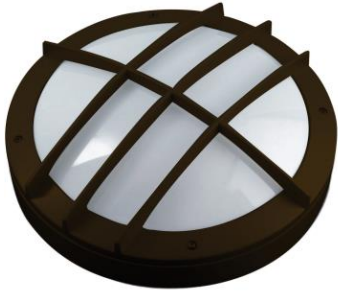

# Encore Round Grated Wall Light

ERG Series

### SPECIFICATIONS

- Die Cast Aluminum Housing
- Grated Front Frame, Gasketed
- Polycarbonate Opal Lens
- White Powder Coat Steel Reflector
- Bronze or White Powder Coat Finish, Optional Custom Color
- CF Plug-In Type, GX24Q (Non LED)
- Multiple Light Source Options
- Universal Volt LED Driver with Optional Dimming
- 3K, 4K or 5K LED Color Options
- Optional Emergency Battery
- Optional Surge Protection
- Optional Photocell