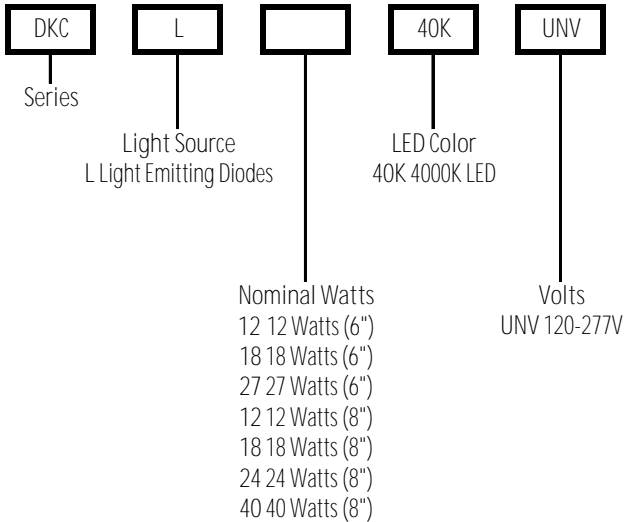

DKC LED Series

LED Downlight Kit Commercial

DKC LED Series

SPECIFICATIONS

- LED Retrofit Downlight Kit
- Fits 6" or 8" Recessed Fixtures
- Frosted Lens for Diffused Lighting
- Silver Satin Finish with White Trim Standard
- 40K LED Color
- 85 Degree Beam Angle
- Pre-wired Conduit and Quick Connect allows for Easy Installation
- Designed to Retrofit into Existing Openings
- Dimmable to 5% with a Wide Array of Dimmers

INSTALLATION

- Recessed Mount

CERTIFICATIONS/LISTINGS

- UL Listed
- Listed for Damp Locations

PROJECT _____ TYPE _____

QTY _____ NOTES _____ APPROVAL _____

ORDERING/SPECIFYING INFORMATION:

EXAMPLE: DKC L 18 (6") 40K UNV