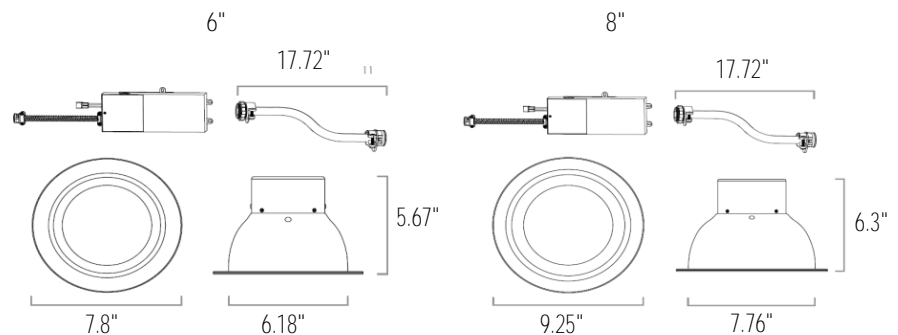

SPECIFICATIONS

OPTIONS/ACCESSORIES

Specifications Subject to Change