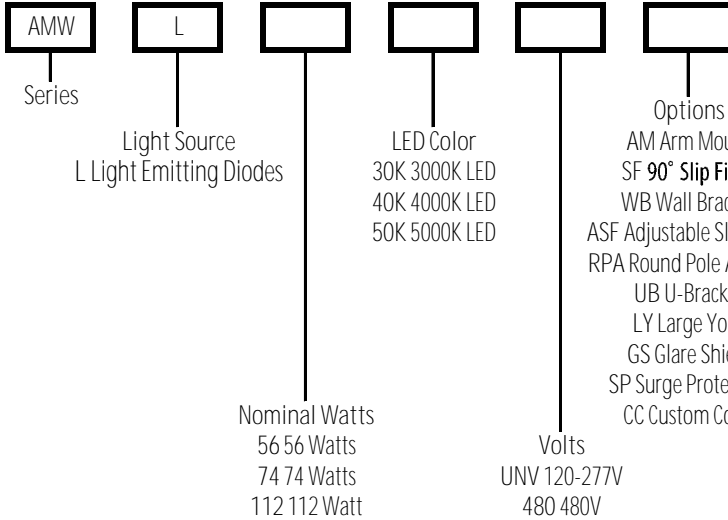

### ELECTRICAL

- 120-277V 50/60Hz
- Optional 480V 50/60 Hz
- 56 Watts; 5,989 Lumens
- 74 Watts; 8,091 Lumens
- 112 Watts; 11,978 Lumens

### INSTALLATION

- Mounts with an Optional Arm Mount, 90° Slip Fitter, Wall Bracket, Adjustable Slip Fitter, Round Pole Adaptor, U-Bracket or Large Yoke

### CERTIFICATIONS/LISTINGS

- CSA Listed
- IP66
- Listed for Wet Locations

PROJECT \_\_\_\_\_ TYPE \_\_\_\_\_

QTY \_\_\_\_\_ NOTES \_\_\_\_\_ APPROVAL \_\_\_\_\_

ORDERING/SPECIFYING INFORMATION:

EXAMPLE: AMW L 56 40K UNV

### SPECIFICATIONS