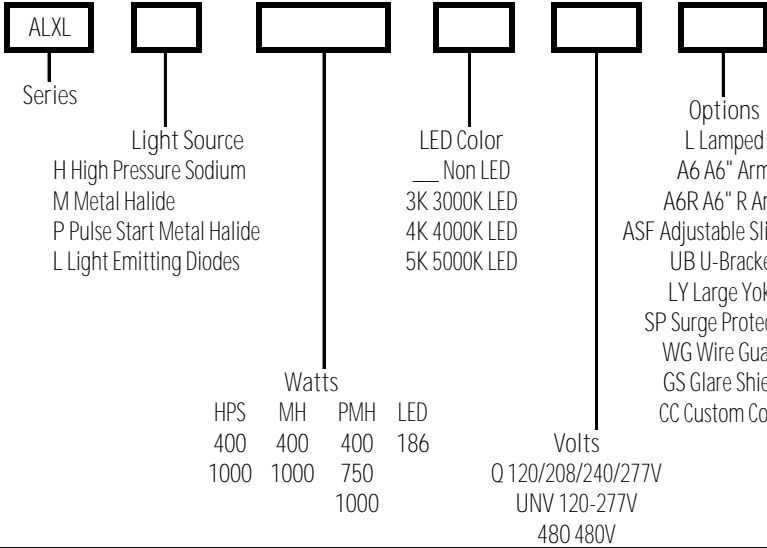

### ELECTRICAL

- Quad Volt 50/60Hz: HPS & MH 400W & 1000W & PMH 400W, 750W & 1000W
- UNV 50/60Hz: LED 186W
- 480V 50/60Hz: HPS & MH 400W & 1000W & PMH 400W, 750W & 1000W

### INSTALLATION

- Mounts with 6" Arm (Round/Square) for Direct Pole Mount or to Slip Fitter or Mounts with Adjustable Slip Fitter, U- Bracket or Large Yoke

### CERTIFICATIONS/LISTINGS

- CSA Listed
- Listed for Wet Locations

PROJECT \_\_\_\_\_ TYPE \_\_\_\_\_

QTY \_\_\_\_\_ NOTES \_\_\_\_\_ APPROVAL \_\_\_\_\_

### SPECIFICATIONS