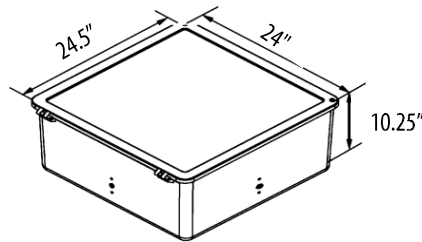

OPTIONS/ACCESSORIES

Specifications Subject to Change