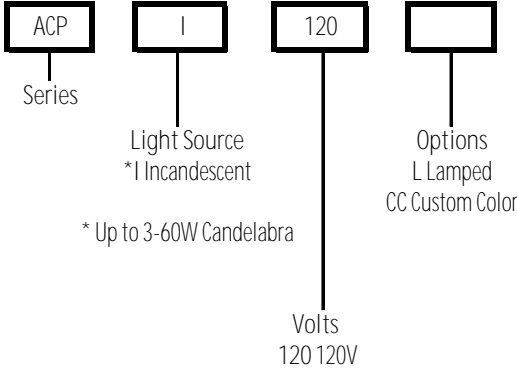

ELECTRICAL

- 120V: Up to 3 - 60W Candelabra

INSTALLATION

- Mounts to 3" Pole or Tenon
- 8 to 14 Foot Mounting Height

CERTIFICATIONS/LISTINGS

- UL Listed
- Listed for Wet Locations

PROJECT _____ TYPE _____

QTY _____ NOTES _____ APPROVAL _____

ORDERING/SPECIFYING INFORMATION:

EXAMPLE: ACP I 120 L

8 to 14 Foot Mounting Height

SPECIFICATIONS

OPTIONS/ACCESSORIES

Specifications Subject to Change