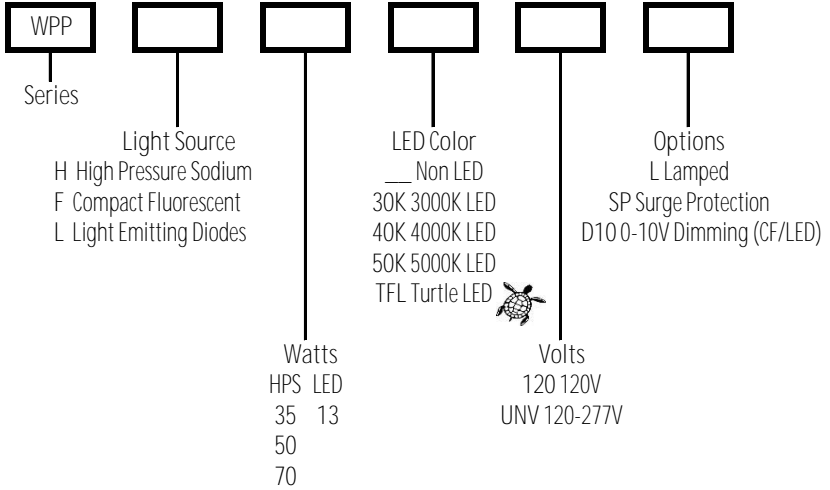

### CERTIFICATIONS/LISTINGS

- CSA Listed
- Listed for Wet Locations

PROJECT \_\_\_\_\_ TYPE \_\_\_\_\_

QTY \_\_\_\_\_ NOTES \_\_\_\_\_ APPROVAL \_\_\_\_\_

ORDERING/SPECIFYING INFORMATION:

EXAMPLE: WPP H 50 120

### SPECIFICATIONS