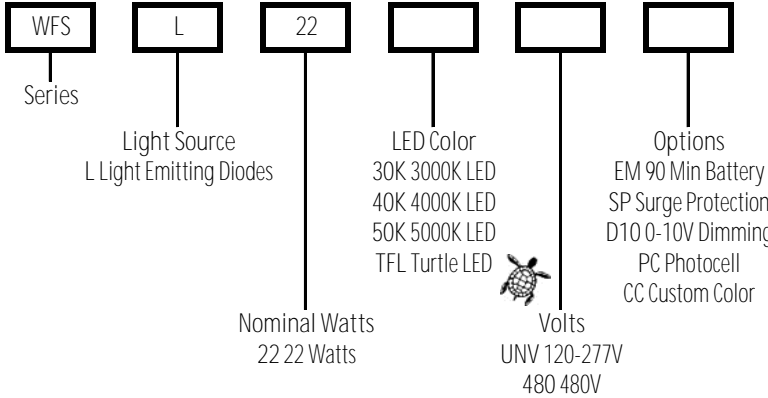

WFS LED Series

LED Small Full Cut Off Wall Pack

WFS LED Series

SPECIFICATIONS

- Die Cast Aluminum Housing
- Tempered Clear Flat Glass Lens
- Full Cutoff Front Frame
- Bronze Powder Coat Finish, Optional Custom Color
- CRI LED Aluminum Substrate Board
- Universal Volt LED Driver 120-277V, Optional 480V
- 3K, 4K, 5K or Turtle Amber LED Color Options
- Stainless Steel Hardware
- Skylight Friendly
- Optional Emergency Battery
- Optional Surge Protection
- Optional Dimming
- Optional Photocell

INSTALLATION

- Mount Over Recessed Box or with Surface Conduit

CERTIFICATIONS/LISTINGS

- CSA Listed
- IP55
- Listed for Wet Locations

PROJECT _____ TYPE _____

QTY _____ NOTES _____ APPROVAL _____

ORDERING/SPECIFYING INFORMATION:

EXAMPLE: WFS L 22 40K UNV

SPECIFICATIONS

OPTIONS/ACCESSORIES

Specifications Subject to Change