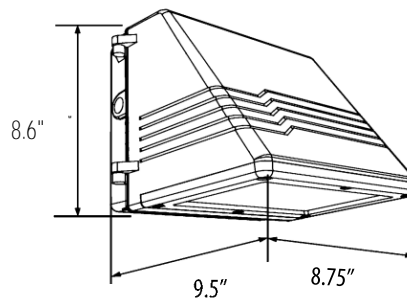

SPECIFICATIONS

OPTIONS/ACCESSORIES

Specifications Subject to Change