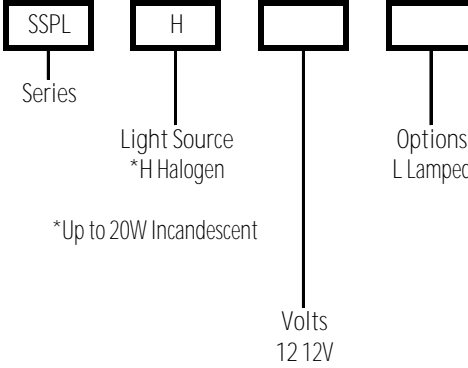

SSPL Series

Sunset Pathway Light

SSPL Series

SPECIFICATIONS

- Cast Brass Housing
- Weathered Brass Finish
- Clear Tempered Glass Lens
- Ground Spike Included
- Halogen MR16 Bi-Pin Base Socket
- Optional Lamped

APPLICATIONS

- General Area Lighting/Landscape Lighting
- Security, Driveways, Pathways
- Walkways, Sidewalks

ELECTRICAL

- 12V Low Voltage

INSTALLATION

- Ground Mount; Ground Spike Included

CERTIFICATIONS/LISTINGS

- ETL Listed
- Listed for Wet Locations

PROJECT _____ TYPE _____

QTY _____ NOTES _____ APPROVAL _____

ORDERING/SPECIFYING INFORMATION:

EXAMPLE: SSPL H 12 L

SPECIFICATIONS

OPTIONS/ACCESSORIES

Specifications Subject to Change