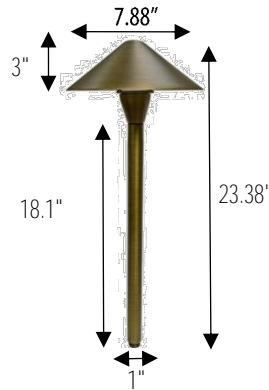

SSPL Series

Sunset Pathway Light

SSPL Series

SPECIFICATIONS

- Cast Brass Housing
- Weathered Brass Finish
- Clear Tempered Glass Lens
- Ground Spike Included
- Halogen MR16 Bi-Pin Base Socket
- Optional Lamped

- ETL Listed
- Listed for Wet Locations

PROJECT _____ TYPE _____

QTY _____ NOTES _____ APPROVAL _____

ORDERING/SPECIFYING INFORMATION:

EXAMPLE: SSPL H 12 L

SPECIFICATIONS

OPTIONS/ACCESSORIES

Specifications Subject to Change