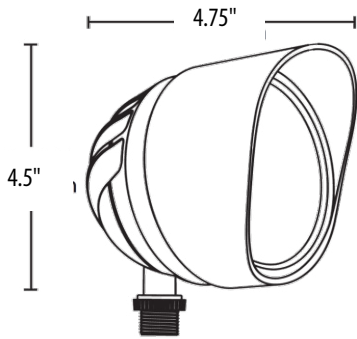

### Specifications

Die Cast Aluminum  
12 Watt LED  
4000K - 1,264 Lumens

### Dimensions

Height 4.5"  
Width 4.75"