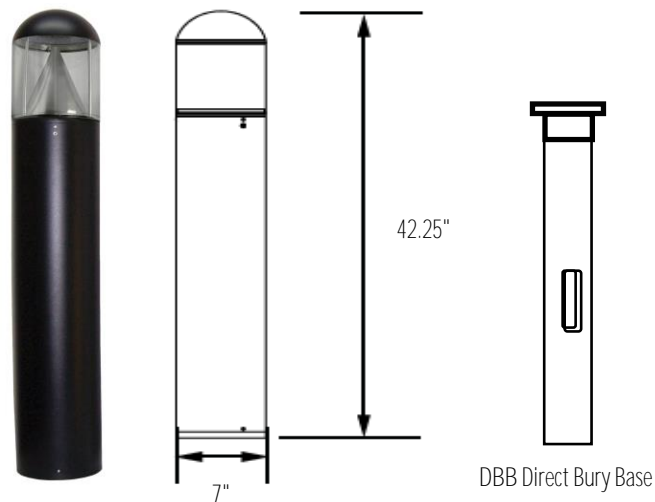

OPTIONS/ACCESSORIES

Specifications Subject to Change