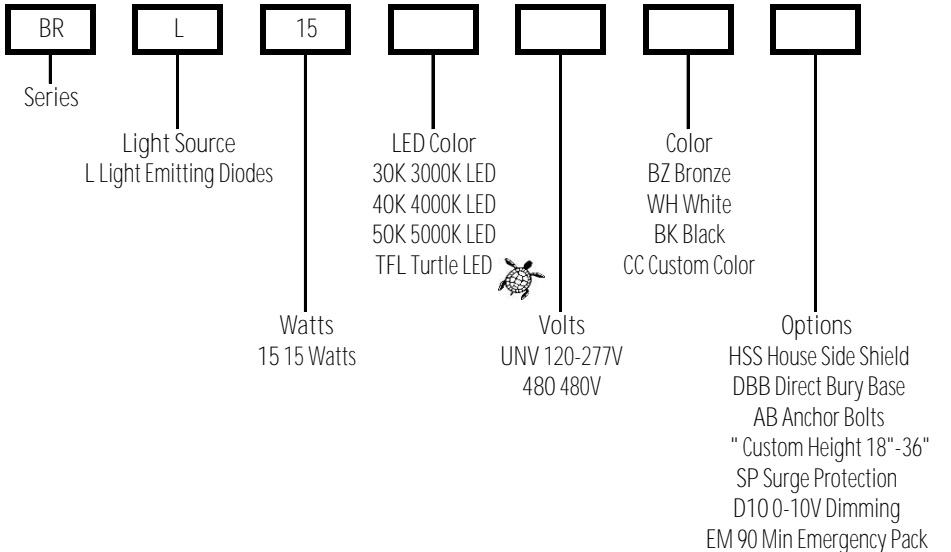

BR LED Series

LED Round Dome Top Bollard with Cone Reflector

BR LED Series

SPECIFICATIONS

- Extruded Aluminum Housing
- Die Cast Aluminum Base and Top
- Aluminum Cone Reflector
- Clear Polycarbonate Lens
- Bronze, White or Black Powder Coat Finish, Optional Custom Color
- CRI LED Aluminum Substrate Board
- Universal Volt LED Driver 120-277V, Optional 480V
- 3K, 4K, 5K or Turtle LED Color Options
- Optional House Side Shield
- Optional Surge Protection
- Optional Dimming
- Optional Emergency Battery Pack
- 50,000 Hour Life with 3 Year LED Warranty

INSTALLATION

- Bolt to Concrete Base or Use Direct Bury Base Option

CERTIFICATIONS/LISTINGS

- CSA Listed
- IP65
- Listed for Wet Locations

PROJECT _____ TYPE _____

QTY _____ NOTES _____ APPROVAL _____

ORDERING/SPECIFYING INFORMATION:

EXAMPLE: BR L 15 40K UNV BZ

SPECIFICATIONS

OPTIONS/ACCESSORIES

Specifications Subject to Change