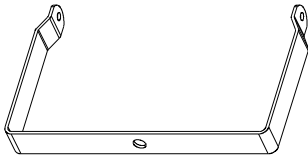

U Brackets

UBS Small 2 Piece Swivel U-Bracket
Designed to hold fixtures up to 400 Watt HID; uses standard hole patterns to mount to fixture; Bronze Steel

UBL Large 2 Piece Swivel U-Bracket
Designed for heavier duty applications and to hold fixtures up to 1000W HID; uses standard hole patterns to mount to fixture; Bronze Steel

UB Small U-Bracket
Designed to fit specific fixtures for tilting applications; Bronze Steel

Yokes

ALY Area Light Yoke
Bronze Steel Yoke for 16" Square Area ALL Series Light Fixture.

SLY Sports Lighter Yoke
Available in Aluminum or Steel; specifically designed for SL Series Sports Lighter