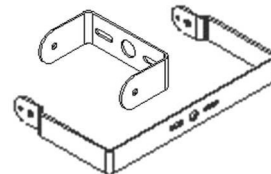

U Brackets

UBS Small 2 Piece Swivel U-Bracket
Designed to hold fixtures up to 400 Watt HID; uses standard hole patterns to mount to fixture; Bronze Steel

UBL Large 2 Piece Swivel U-Bracket
Designed for heavier duty applications and to hold fixtures up to 1000W HID; uses standard hole patterns to mount to fixture; Bronze Steel

UB Small U-Bracket
Designed to fit specific fixtures for tilting applications; Bronze Steel

Yokes

ALY Area Light Yoke
Bronze Steel Yoke for 16" Square Area ALL Series Light Fixture.

SLY Sports Lighter Yoke
Available in Aluminum or Steel; specifically designed for SL Series Sports Lighter

CUY Custom Aluminum U Bracket or Yoke
Specify size , bends and hole patterns for custom applications.

PROJECT		SOUTHEAST POLES		
CATEGORY				
TYPE	QTY	TITLE U-Brackets and Yokes		
NOTES		DRAWING/FILE SE Pole and Bracket Catalog.xlsx		
APPROVAL		DATE 4/26/2018	SCALE N.T.S.	SHEET 1 OF 1