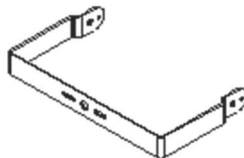

U Brackets

UBS Small 2 Piece Swivel U-Bracket
Designed to hold fixtures up to 400 Watt HID; uses standard hole patterns to mount to fixture; Bronze Steel

UBL Large 2 Piece Swivel U-Bracket
Designed for heavier duty applications and to hold fixtures up to 1000W HID; uses standard hole patterns to mount to fixture; Bronze Steel

UB Small U-Bracket
Designed to fit specific fixtures for tilting applications; Bronze Steel

Yokes

ALY Area Light Yoke
Bronze Steel Yoke for 16" Square Area ALL Series Light Fixture.

SLY Sports Lighter Yoke
Available in Aluminum or Steel; specifically designed for SL Series Sports Lighter