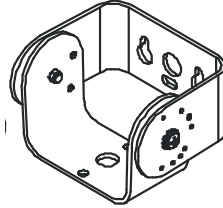

U Brackets

UBS Small 2 Piece Swivel U-Bracket
Designed to hold fixtures up to 400 Watt HID; uses standard hole patterns to mount to fixture; Bronze Steel

UBL Large 2 Piece Swivel U-Bracket
Designed for heavier duty applications and to hold fixtures up to 1000W HID; uses standard hole patterns to mount to fixture; Bronze Steel

UB Small U-Bracket
Designed to fit specific fixtures for tilting applications; Bronze Steel

Yokes

ALY Area Light Yoke
Bronze Steel Yoke for 16" Square Area ALL Series Light Fixture.

SLY Sports Lighter Yoke
Available in Aluminum or Steel; specifically designed for SL Series Sports Lighter