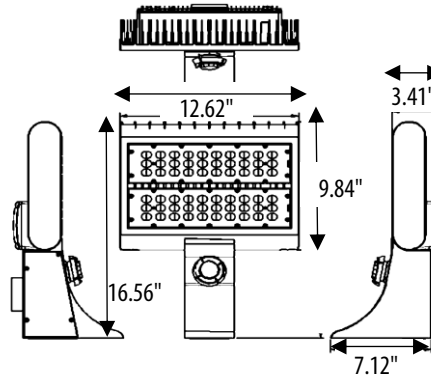

**INSTALLATION**

- Mounts with Arm Mount, Adjustable Slip Fitter or U-Bracket

**CERTIFICATIONS/LISTINGS**

- UL Listed
- IP65
- Listed for Wet Locations

PROJECT \_\_\_\_\_ TYPE \_\_\_\_\_

QTY \_\_\_\_\_ NOTES \_\_\_\_\_ APPROVAL \_\_\_\_\_

**ORDERING/SPECIFYING INFORMATION:**

**EXAMPLE: SMA L 80 T5 40K UNV**

**SPECIFICATIONS**

**OPTIONS/ACCESSORIES**

MA Mounting Arm

ASF Adjustable Slip Fitter

UB U-Bracket

Specifications Subject to Change