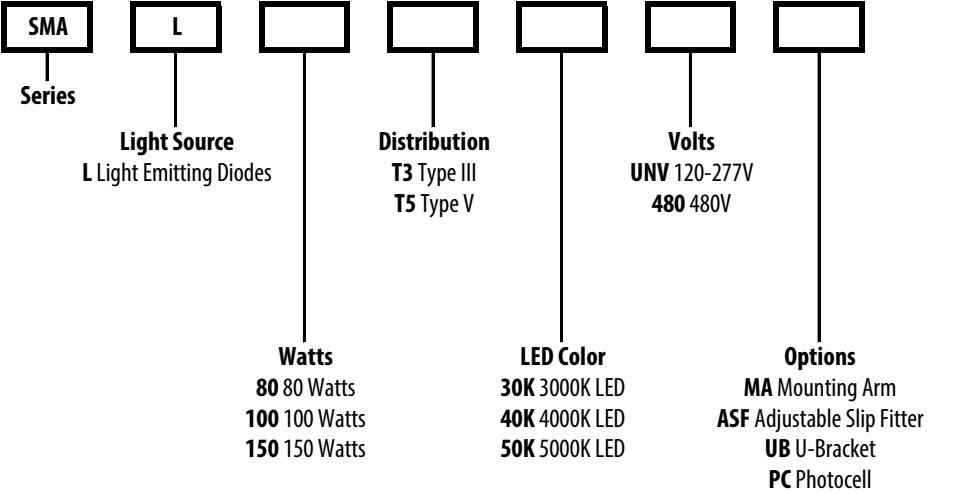

**INSTALLATION**

- Mounts with Arm Mount, Adjustable Slip Fitter or U-Bracket

**CERTIFICATIONS/LISTINGS**

- UL Listed
- IP65
- Listed for Wet Locations

PROJECT \_\_\_\_\_ TYPE \_\_\_\_\_

QTY \_\_\_\_\_ NOTES \_\_\_\_\_ APPROVAL \_\_\_\_\_

**ORDERING/SPECIFYING INFORMATION:**

**EXAMPLE: SMA L 80 T5 40K UNV**

**SPECIFICATIONS**

**OPTIONS/ACCESSORIES**

MA Mounting Arm

ASF Adjustable Slip Fitter

UB U-Bracket

Specifications Subject to Change