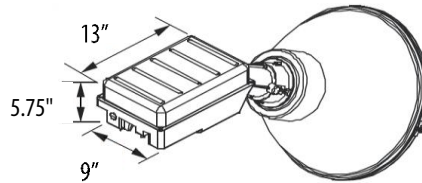

SPECIFICATIONS