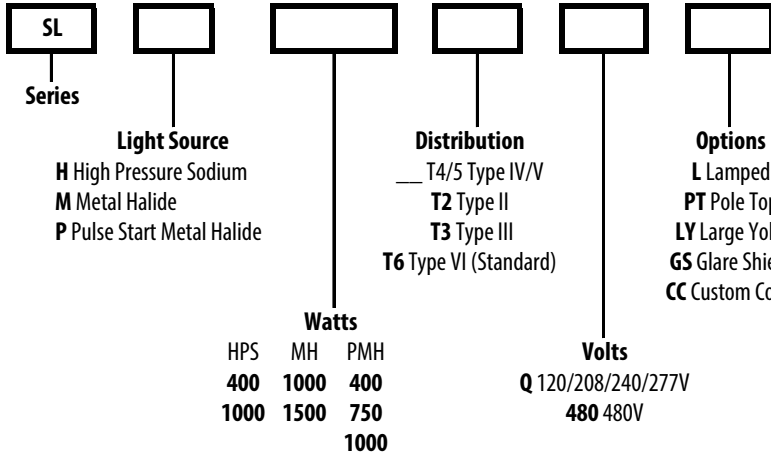

ORDERING/SPECIFYING INFORMATION:

EXAMPLE: SL M 1000 Q L