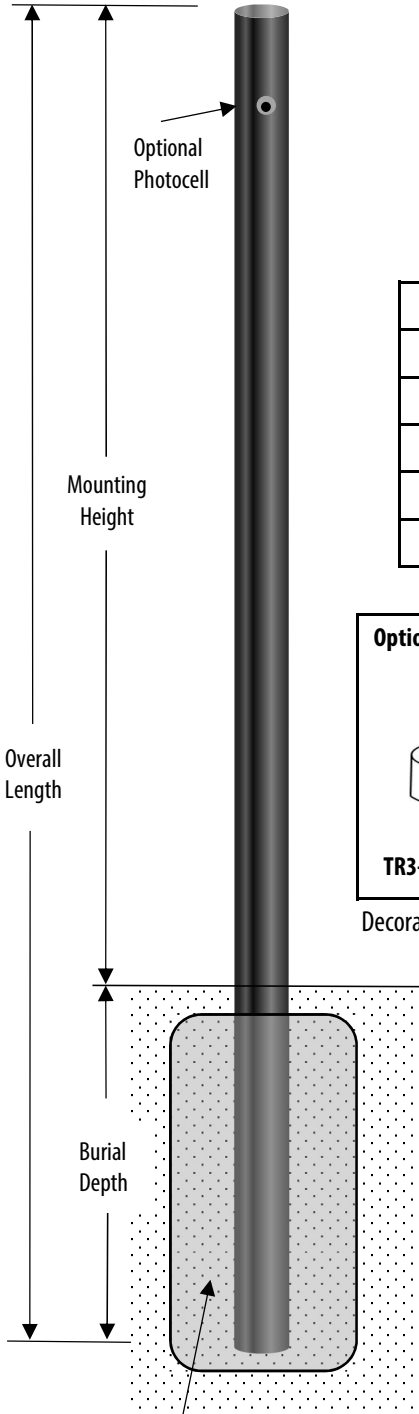

# 3" Aluminum Round Light Duty Post

LD

Duty  
LD Light

\_\_\_\_\_

Options

- PC 120V Photocell
- PB3 3" Pole Base
- TR3-.5 3 to .5"
- CA Cross Arm-Gold Ends
- CO Convenience Outlet

Concrete or Solid Backfill  
Required for Stability (By  
Others)

Pole Specifications		
Length	Mounting	Burial
8'	6'	2'
10'	8'	2'
12'	9'	3'
15'	10'	5'

### NOTES

- 1) 3" OD x .055 Wall - Aluminum
- 2) Direct Bury with Solid Backfill for Stability
- 3) CO/PC Options are Mounted 4.5" from Top of Pole

Specifications Subject to Change

PROJECT		SOUTHEAST POLES	
TYPE	QTY	TITLE	
NOTES		3" Aluminum Round Light Duty Post	
APPROVAL		DRAWING/FILE	
		SE Pole and Bracket Catalog.xlsx	
	DATE	SCALE	SHEET
	4/26/2018	N.T.S.	1 OF 1