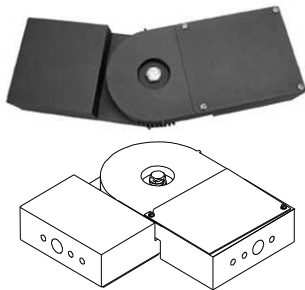

Pole Accessories

Arms, Slip Fitters and Pier Mounts

Fixture Arms

Arms are 4" Tall and 2" Wide and Accept 3/8" All Thread; 2" On Center

A6 6" Arm
Mounts to Square Pole or Slip Fitter

A6R 6" Arm Round
Mounts to Round Pole or Slip Fitter

A10 10" Arm
Mounts to Square Pole or Slip Fitter

Adjustable Arm

Arm is 4" Tall and 2" Wide and 14" Long and attaches with 3/8" Bolts 2" On Center

AA Adjustable Arm
Mounts to Square Pole or Slip Fitter and Swivels allowing for Adjustable Tilt Angles

Round Pole Adapter

RPA Round Pole Adapter Adapter Plate to Mount Square Arms to Round Poles. Specify 3, 4, or 5". Bronze, White, or Custom Color

Slip Fitters

Slip Fitters Slip Over 2.38" OD Tenons and Accept Fixtures/Arms and in Multiple Configurations - Specify

SFP Slip Fitter Plate (Steel)
Slip Fitter with Flat Plate; with wireway hole and two .38 holes 3.88" on center; for yokes and U-Brackets

SLSF Sports Light Slip Fitter (Steel)
Sports Lighter fixture mounts direct to plate with nibs to lock in pointing direction; or use custom yoke