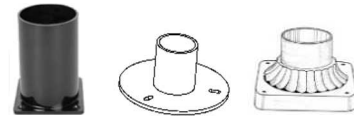

SFSQ Square Steel Slip Fitter
Square Slip Fitter accepts arms 1@90, 2@90, 2@180, 3@90, & 4@90

SFSQ-A Square Aluminum Slip Fitter
Square Slip Fitter accepts arms 1@90, 2@90, 2@180, 3@90, & 4@90

SFRD Round Aluminum Slip Fitter
Round Slip Fitter accepts arms 1@90, 2@90, 2@180, 3@90, 3@120 & 4@90

SFP Slip Fitter Plate (Steel)
Slip Fitter with Flat Plate; with wireway hole and two .38 holes 3.88" on center; for yokes and U-Brackets

SLSF Sports Light Slip Fitter (Steel)
Sports Lighter fixture mounts direct to plate with nibs to lock in pointing direction; or use custom yoke

Bullhorn Arm Mount (BHAM)

Adjustable Slip Fitters

Adjustable Slip Fitters, Slips Over 2.38" OD Tenons and attaches to Fixtures for Adjustable Tilting

ASF Adjustable Slip Fitter
Attaches to fixtures with 3/8" Bolts; 2" on Center

ASF-HD Heavy Duty Adjustable Slip Fitter
Attaches to fixtures with 3/8" Bolts; 2" on Center; for use with larger/heavier fixtures

Pier Mounts

PMP Pier Mount Plastic
4.5" Tall for Light Weight Residential fixtures with a 3" Fitter; 4 Mounting Holes; White or Black