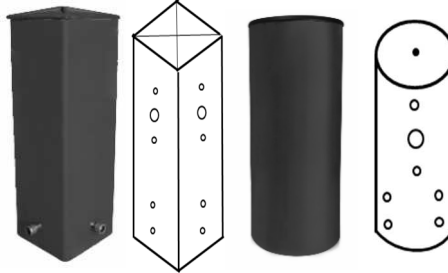

Pole Accessories

Arms, Slip Fitters and Pier Mounts

Fixture Arms

Arms are 4" Tall and 2" Wide and Accept 3/8" All Thread; 2" On Center

A6 6" Arm
Mounts to Square Pole or Slip Fitter

A6R 6" Arm Round
Mounts to Round Pole or Slip Fitter

A10 10" Arm
Mounts to Square Pole or Slip Fitter

Adjustable Arm

Arm is 4" Tall and 2" Wide and 14" Long and attaches with 3/8" Bolts 2" On Center

AA Adjustable Arm
Mounts to Square Pole or Slip Fitter and Swivels allowing for Adjustable Tilt Angles

Round Pole Adapter

RPA Round Pole Adapter Adapter Plate to Mount Square Arms to Round Poles. Specify 3, 4, or 5". Bronze, White, or Custom Color

Slip Fitters

Slip Fitters Slip Over 2.38" OD Tenons and Accept Fixtures/Arms and in Multiple Configurations - Specify