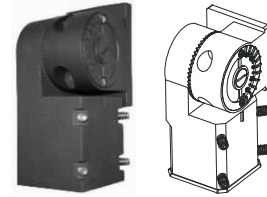

Adjustable Slip Fitters

Adjustable Slip Fitters, Slips Over 2.38" OD Tenons and attaches to Fixtures for Adjustable Tilting

ASF Adjustable Slip Fitter
Attaches to fixtures with 3/8" Bolts; 2" on Center

ASF-HD Heavy Duty Adjustable Slip Fitter
Attaches to fixtures with 3/8" Bolts; 2" on Center; for use with larger/heavier fixtures