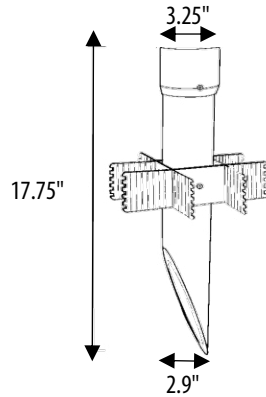

ORDER CODE _____ QTY _____
 PROJECT _____ TYPE _____
 NOTES _____ APPROVAL _____

**NightScenes Landscape Post
 NLP Series**

Specifications

PVC Landscape Post Black
 1/2" Brass Hub

Installation

Ground Mount

Dimensions

Height 17.75"
 Width (Top) 3.25"
 Width (Bottom) 2.9"

Ordering Information (Example: NLP)

Series NLP